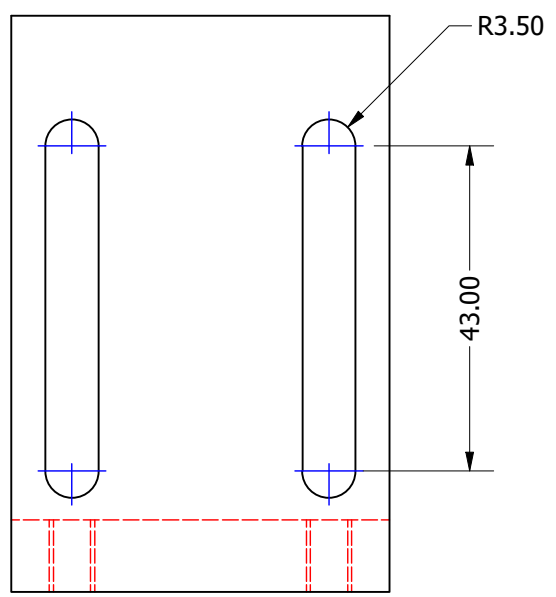

PART NO: (SHK010)
 1 AXIS SPHEROSYN ENCODER MOUNTING KIT
 FITS 1 SPHEROSYN "300" OR "SERIAL" ENCODERS
 USE IN CONJUNCTION WITH ENCODER INSTALL GUIDE 023-82510

KIT CONTENTS FOR: SHK010

1 OFF ED-2768/10 HEAVY DUTY ANGLE

1 OFF ED-2768/1 TAPPED ANGLE

1 OFF 295-00990 PLATE BRACKET

Table		
Pt Number	Description	Qty
	M6 x 20 SOCKET CAP HEAD SCREW	6
	M6 FLAT WASHER	6
	M4 x 12 SOCKET GRUB SCREW	4
	M5 x 10 SOCKET CAP HEAD SCREW	2
	CABLE TIES	10
	P CLIP NYLON N4-B	4
	P CLIP METAL AL-4	4
	M4 x 12 TAPTITE SCREWS	8
023-82410	BRACKETS DATA SHEET SHK010 023-82410/0	1