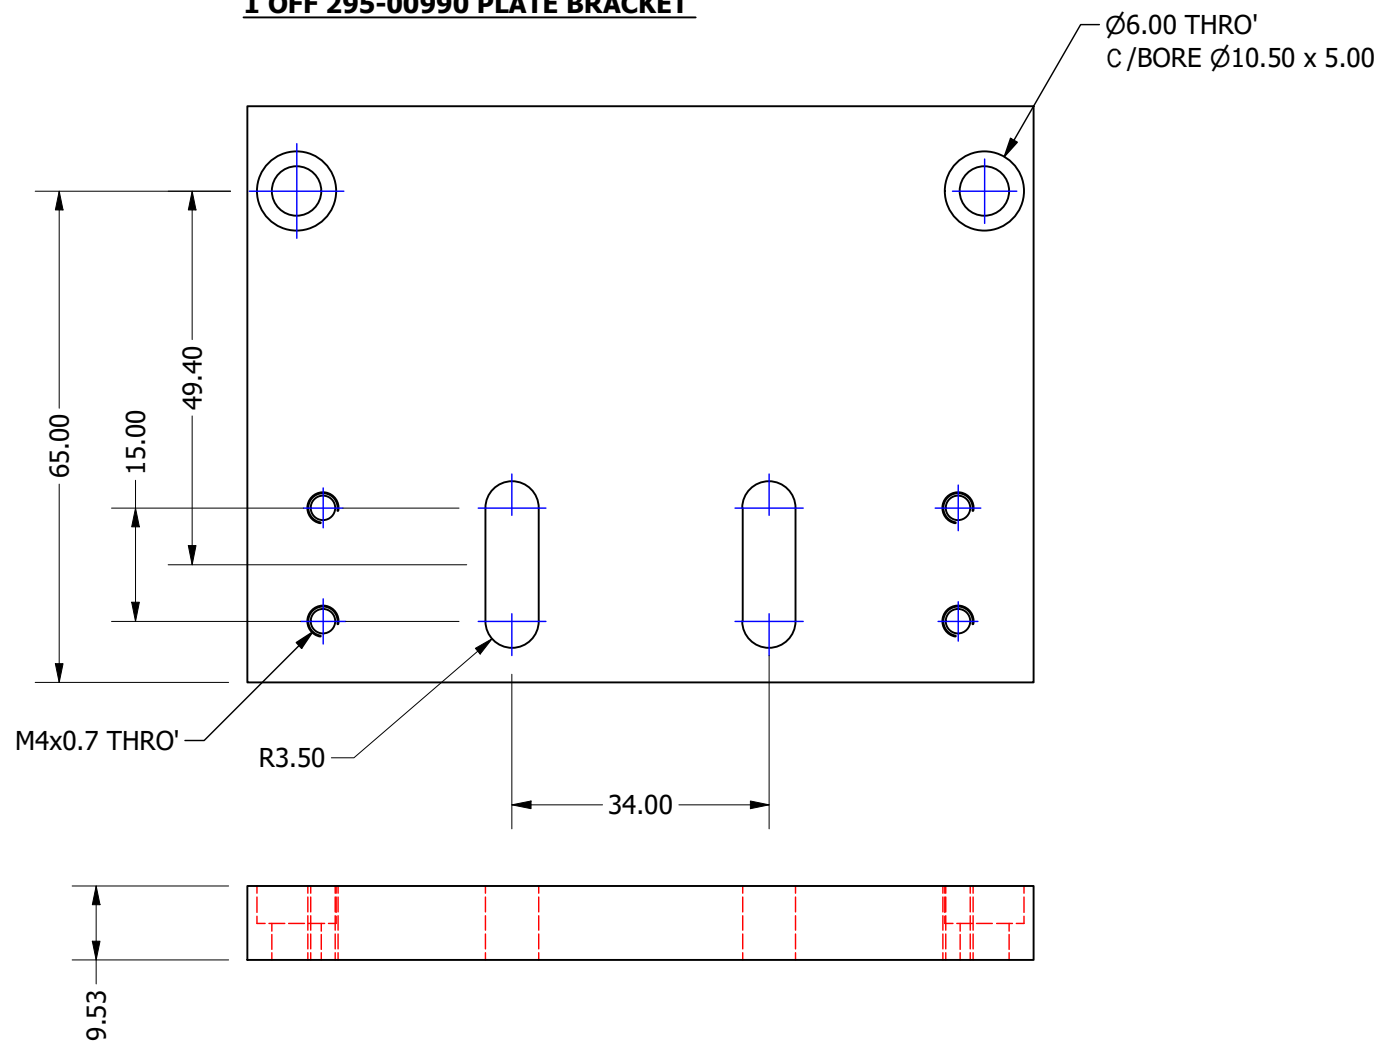

PART NO: (SHK010)
 1 AXIS SPHEROSYN ENCODER MOUNTING KIT
 FITS 1 SPHEROSYN "300" OR "SERIAL" ENCODERS
 USE IN CONJUNCTION WITH ENCODER INSTALL GUIDE 023-82510

KIT CONTENTS FOR: SHK010

1 OFF ED-2768/10 HEAVY DUTY ANGLE

1 OFF ED-2768/1 TAPPED ANGLE

1 OFF 295-00990 PLATE BRACKET

Table		
Pt Number	Description	Qty
	M6 x 20 SOCKET CAP HEAD SCREW	6
	M6 FLAT WASHER	6
	M4 x 12 SOCKET GRUB SCREW	4
	M5 x 10 SOCKET CAP HEAD SCREW	2
	CABLE TIES	10
	P CLIP NYLON N4-B	4
	P CLIP METAL AL-4	4
	M4 x 12 TAPTITE SCREWS	8
023-82410	BRACKETS DATA SHEET SHK010 023-82410/0	1