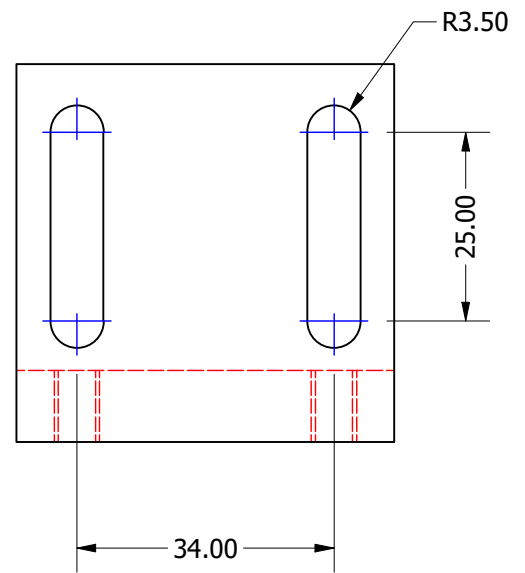

PART NO: (SHK010)
 1 AXIS SPHEROSYN ENCODER MOUNTING KIT
 FITS 1 SPHEROSYN "300" OR "SERIAL" ENCODERS
 USE IN CONJUNCTION WITH ENCODER INSTALL GUIDE 023-82510

KIT CONTENTS FOR: SHK010

1 OFF ED-2768/10 HEAVY DUTY ANGLE

1 OFF ED-2768/1 TAPPED ANGLE

1 OFF 295-00990 PLATE BRACKET

Table		
Pt Number	Description	Qty
	M6 x 20 SOCKET CAP HEAD SCREW	6
	M6 FLAT WASHER	6
	M4 x 12 SOCKET GRUB SCREW	4
	M5 x 10 SOCKET CAP HEAD SCREW	2
	CABLE TIES	10
	P CLIP NYLON N4-B	4
	P CLIP METAL AL-4	4
	M4 x 12 TAPTITE SCREWS	8
023-82410	BRACKETS DATA SHEET SHK010 023-82410/0	1