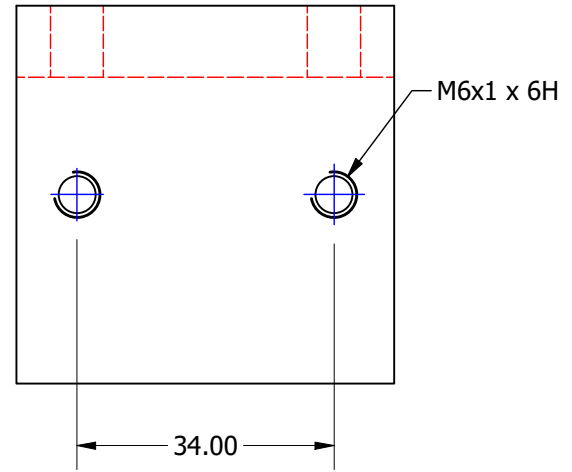

PART NO: (SHK010)
 1 AXIS SPHEROSYN ENCODER MOUNTING KIT
 FITS 1 SPHEROSYN "300" OR "SERIAL" ENCODERS
 USE IN CONJUNCTION WITH ENCODER INSTALL GUIDE 023-82510

KIT CONTENTS FOR: SHK010

1 OFF ED-2768/10 HEAVY DUTY ANGLE

1 OFF ED-2768/1 TAPPED ANGLE

1 OFF 295-00990 PLATE BRACKET

Table		
Pt Number	Description	Qty
	M6 x 20 SOCKET CAP HEAD SCREW	6
	M6 FLAT WASHER	6
	M4 x 12 SOCKET GRUB SCREW	4
	M5 x 10 SOCKET CAP HEAD SCREW	2
	CABLE TIES	10
	P CLIP NYLON N4-B	4
	P CLIP METAL AL-4	4
	M4 x 12 TAPTITE SCREWS	8
023-82410	BRACKETS DATA SHEET SHK010 023-82410/0	1