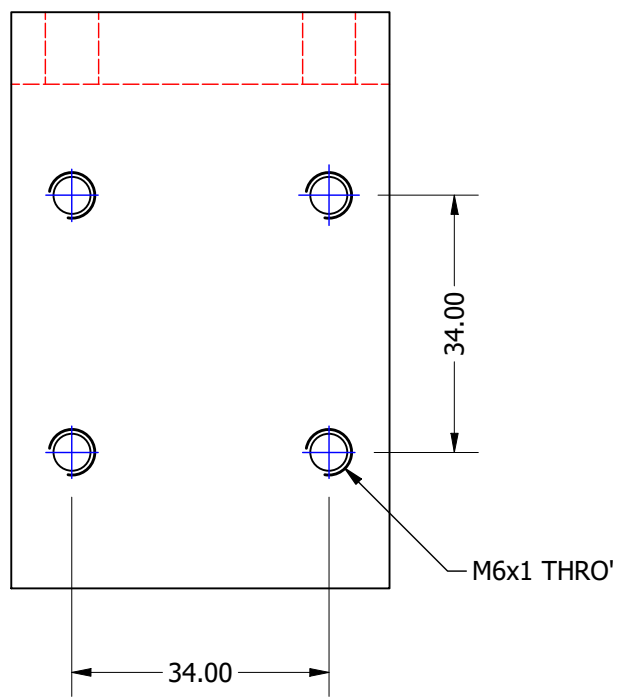

PART NO: (SHK010)
 1 AXIS SPHEROSYN ENCODER MOUNTING KIT
 FITS 1 SPHEROSYN "300" OR "SERIAL" ENCODERS
 USE IN CONJUNCTION WITH ENCODER INSTALL GUIDE 023-82510

KIT CONTENTS FOR: SHK010

1 OFF ED-2768/10 HEAVY DUTY ANGLE

1 OFF ED-2768/1 TAPPED ANGLE

1 OFF 295-00990 PLATE BRACKET

Table		
Pt Number	Description	Qty
	M6 x 20 SOCKET CAP HEAD SCREW	6
	M6 FLAT WASHER	6
	M4 x 12 SOCKET GRUB SCREW	4
	M5 x 10 SOCKET CAP HEAD SCREW	2
	CABLE TIES	10
	P CLIP NYLON N4-B	4
	P CLIP METAL AL-4	4
	M4 x 12 TAPTITE SCREWS	8
023-82410	BRACKETS DATA SHEET SHK010 023-82410/0	1